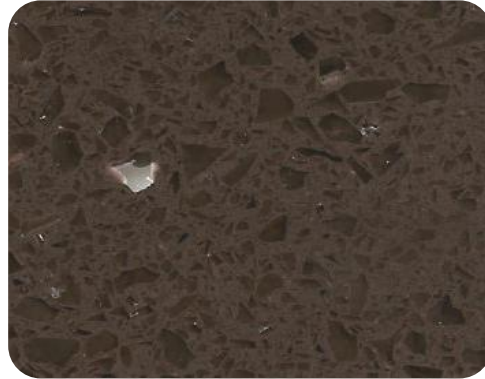

# *Ceraplan Colors*

---

*Belga*

*Crystal Black*

*Crystal White*

*Light Grey*

*Dark Grey*

*Gris*

# *Ceraplan Colors*

---

*Pure Black*

*Marron\**

*Sky Star*

*Light Sand*

*Dark Sand*

*Pure White*

# *Ceraplan Colors*

---

*Valverde*

*Béton\**

*Suniu\**

*Dark Chocolat*

*Light Chocolat*